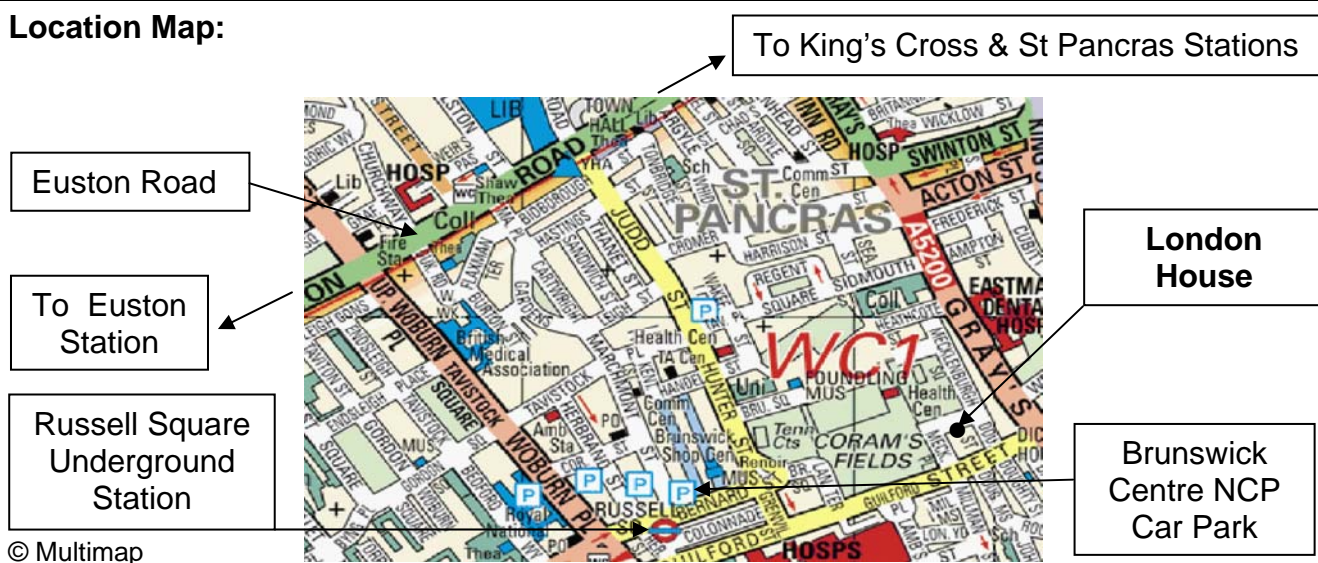

Location Map:

© Multimap

Local Hotels:
 Goodenough Club (from £85.00)
 23 Mecklenburgh Square, London WC1N 2AD
 Tel: 020 7769 4727
 Website: www.club.goodenough.ac.uk
 Premier Travel Inn (from £85.00)
 26 York Way, King's Cross, London N1 9AA
 Tel: 0870 990 6414

Venue:
 London House
 Goodenough College
 Mecklenburgh Square
 LONDON WC1N 2AB
 Tel: 020 7753 0578
 E-mail: events@goodenough.ac.uk
 Website: www.londonhouse.org.uk

By Train:
 The nearest mainline stations are Euston, King's Cross and St Pancras. The nearest underground stations are Russell Square, Chancery Lane and King's Cross.
 Rail information is available from:
 National Rail Enquiries (Tel: 08457 48 49 50),
 www.thetrainline.com & www.tfl.gov.uk/tube

By Bus:
 Bus numbers 17, 45 and 46 run along Gray's Inn Road near Goodenough College.
 Bus service information is available from:
 Tel: 0845 300 7000
 (0800-2000 Monday to Friday)
 Website: www.tfl.gov.uk/buses

By Car:
 Approach the area along the M40/A40 corridor. Join the A40(M), which leads into the A501 (Marylebone Road, then Euston Road). Turn right on to Judd Street (just past the British Library), continue forward on to Hunter Street and enter Brunswick Square. Continue forward on to Lansdowne Terrace, turn left into Guilford Street and then left into Mecklenburgh Place. You will need to pay the Congestion Charge (£8 – www.cclondon.com or 0845 900 1234) – unless you are exempt. There is limited on-street metered parking; the nearest off-street car park is at the Brunswick Centre (please see www.ncp.co.uk for more information).